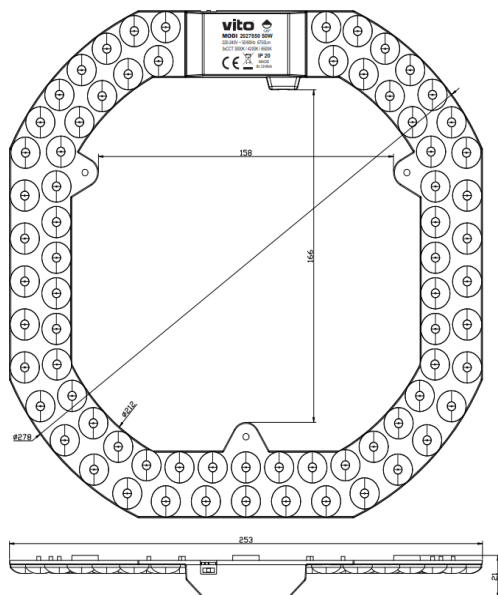

Material: Aluminum

Ambient Temperature: -20°C<ta<+40°C

Body Color: CLEAR

Product Size: 235x235x21

Technical Drawing

Lighting

Lumen: 6750 Lm

Luminaire efficacy: 135 Lm/W

Colour Temperature: 3xCCT (3000K/4200K/6500K)

Beam Angle: 120°

CRI : Ra >80

Lifetime; 20000 Hours

EEL : D

Packing Informations

Pieces/Outbox: 24

Outbox Size: 620x320x360 mm

Outbox G.W.: 6,07 Kg

Outbox Volume: 0,0714 m³

Unit Weight: 252,92 gr

Barcode : 6977231354063

Light Distribution Curve

System Definition: VT/MODI/50W/3CCT/7000LM/235*235*21MM/LED MODULE

VITO EUROPE

102 Iztochna Tangenta str. 4th Floor