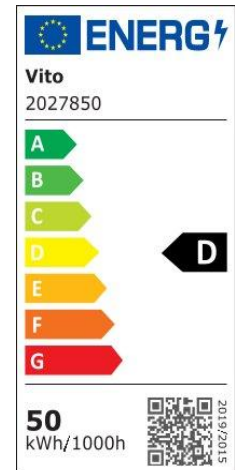

Product Data Sheet

INDOOR LIGHTING

MODI 50W

CODE: 2027850

Area of application

LED Module with 3CCT Function to be used in a suitable lighting fixture inside

Product Advantages

MODI series LED modules with 3CCT function to be easily installed and used inside ordinary lighting fixtures

Power Factor: >0.5

Electrical Protection: Class II

Surge Protection: --

Dimmability: NO

Switch Cycle: 20000 times

Material Characteristics

IP Class: IP20

IK Class: -

Material: Aluminum

Ambient Temperature: -20°C<ta<+40°C

Body Color: CLEAR

Product Size: 235x235x21

Technical Drawing

Lighting

Lumen: 6750 Lm

Luminaire efficacy: 135 Lm/W

Colour Temperature: 3xCCT (3000K/4200K/6500K)

Beam Angle: 120°

CRI : Ra >80

Lifetime; 20000 Hours

EEL : D

Packing Informations

Pieces/Outbox: 24

Outbox Size: 620x320x360 mm