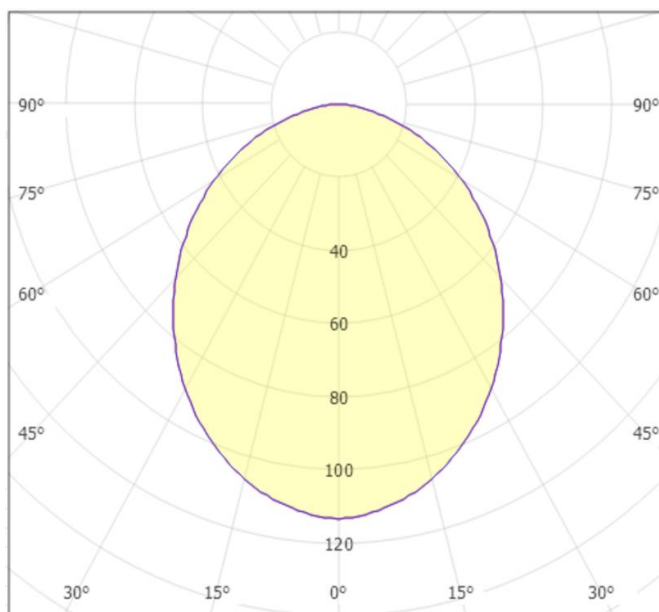

Material: Aluminum

Ambient Temperature: -20°C<ta<+40°C

Body Color: CLEAR

Product Size: 235x235x21

Technical Drawing

Lighting

Lumen: 6750 Lm

Luminaire efficacy: 135 Lm/W

Colour Temperature: 3xCCT (3000K/4200K/6500K)

Beam Angle: 120°

CRI : Ra >80

Lifetime; 20000 Hours

EEL : D

Packing Informations

Pieces/Outbox: 24

Outbox Size: 620x320x360 mm

Outbox G.W.: 6,07 Kg

Outbox Volume: 0,0714 m³

Unit Weight: 252,92 gr

Barcode : 6977231354063

Light Distribution Curve

System Definition: VT/MODI/50W/3CCT/7000LM/235*235*21MM/LED MODULE

VITO EUROPE

102 Iztochna Tangenta str. 4th Floor